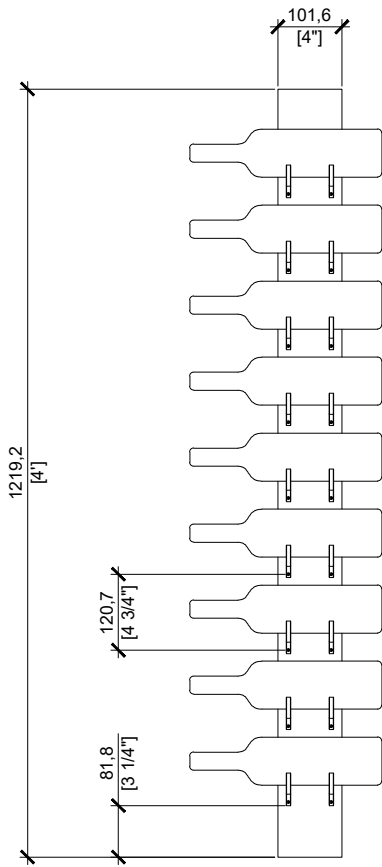

TOP

FRONT

SIDE

MOUNTING LOCATIONS

 <p>LIQUID SYSTEMS MODULAR / DISPLAY / STORAGE</p> <p><small>COPYRIGHT RESERVED: This drawing proposal and design are to remain the property of DAINTREE INDUSTRIES LTD.</small></p>	<p>Project:</p> <p style="text-align: center;">LIQUID SYSTEMS CLASSIC 4FT</p>		<p>Scale:</p> <p style="text-align: center;">1" = 1'-0"</p>
	<p>Drawing:</p> <p style="text-align: center;">SINGLE DEPTH - 9 BOTTLE DISPLAY</p>		<p>Date:</p> <p style="text-align: center;">24.APR.2020</p>
			<p>Drawing No:</p> <p style="text-align: center;">SD1.0</p>