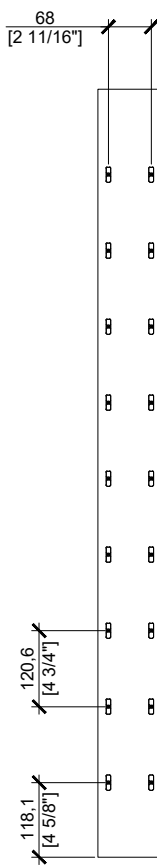

TOP

FRONT

SIDE

MOUNTING LOCATIONS

 <p>LIQUID SYSTEMS MODULAR / DISPLAY / STORAGE</p> <p><small>COPYRIGHT RESERVED: This drawing proposal and design are to remain the property of DAINTREE INDUSTRIES LTD.</small></p>	<p>Project:</p> <p style="text-align: center;">LIQUID SYSTEMS CLASSIC 4FT</p>		<p>Scale:</p> <p style="text-align: center;">1" = 1'-0"</p>
	<p>Drawing:</p> <p style="text-align: center;">SINGLE DEPTH - 9 BOTTLE DISPLAY</p>		<p>Date:</p> <p style="text-align: center;">24.APR.2020</p>
			<p>Drawing No:</p> <p style="text-align: center;">SD1.0</p>